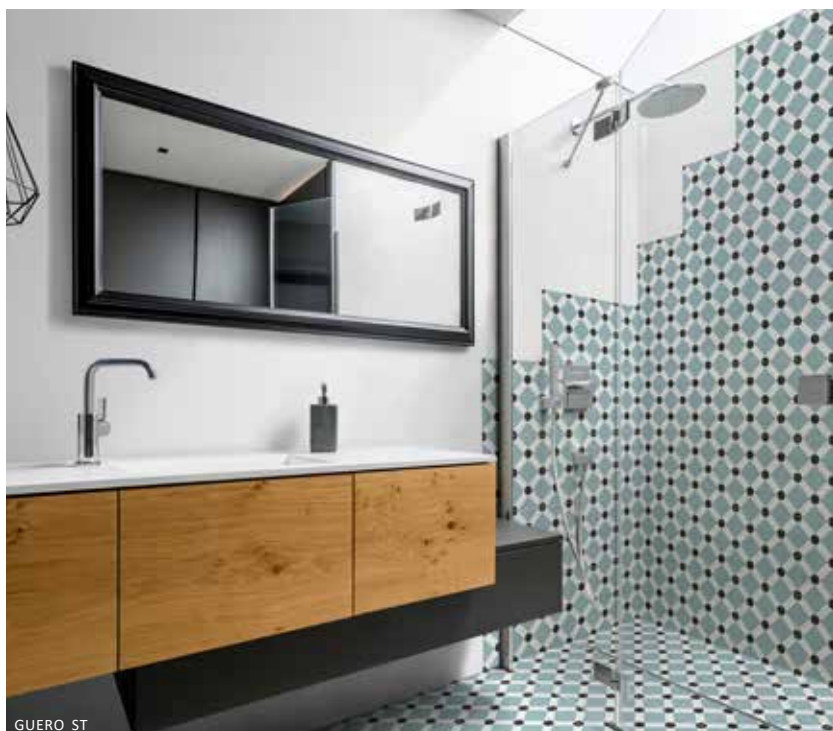

GUERO BC / GUERO AR

GUERO SD