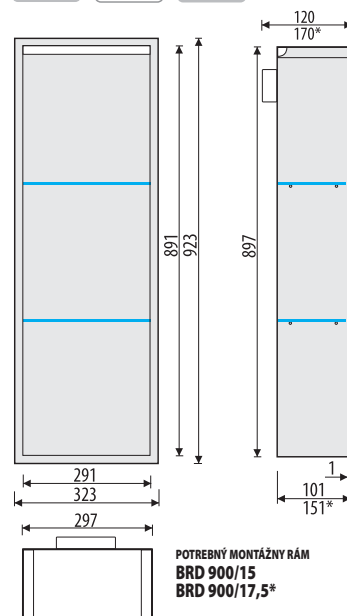

P.PWNP/,,,/ 900/10 LED 306,-
P.PWNP/,,,/ 900/15 LED* 369,-

~2,64 W NW ~4000K 230V AC