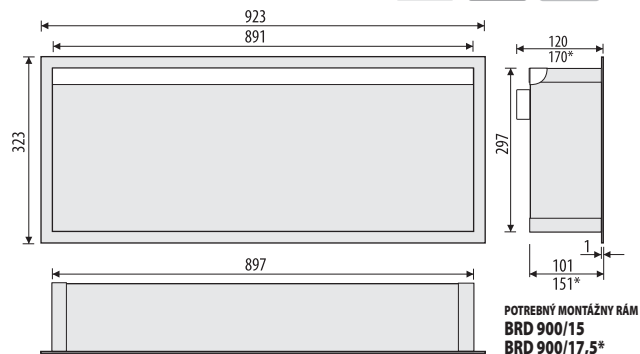

P.PWN/,,,/ 300/10 LED 198,-
P.PWN/,,,/ 300/15 LED* 234,-

~2,64
W

NW
~4000K

230V
AC

P.PWN/,,,/ 900/10 LED 339,-
P.PWN/,,,/ 900/15 LED* 384,-

~8,4
W

NW
~4000K

230V
AC