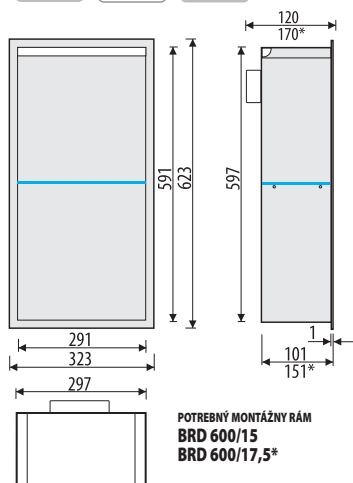

P.PWNP/,,,/ 600/10 LED 264,-
P.PWNP/,,,/ 600/15 LED* 315,-

~2,64 W NW ~4000K 230V AC