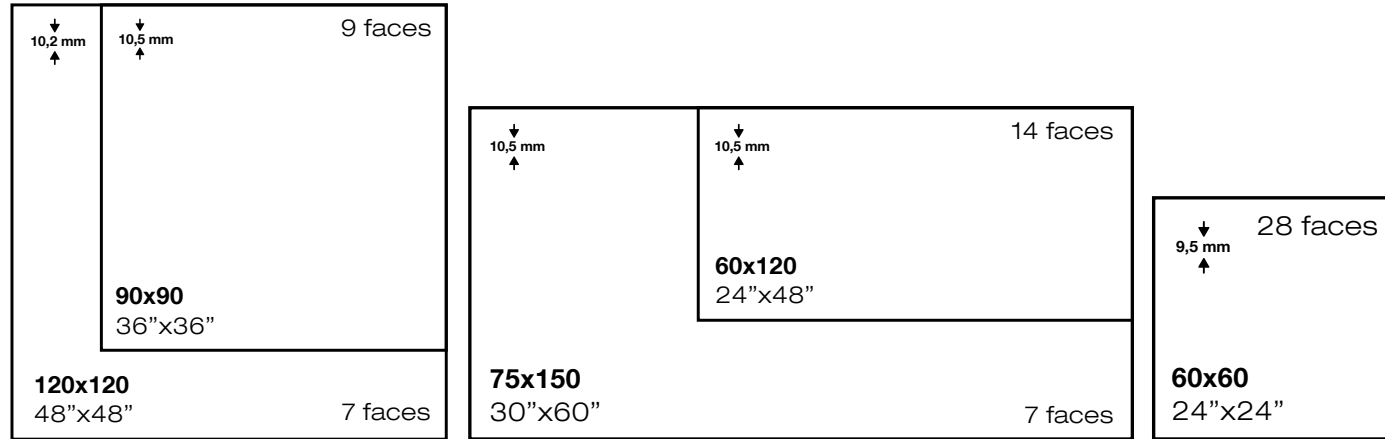

belice

pavimento _ porcelánico _ pulido _ rectificado
floor tile _ porcelain _ polished _ rectified

Serie también disponible en mate.
Series also available in matt.
Série également disponible en mat.
Serie auch in matt erhältlich.