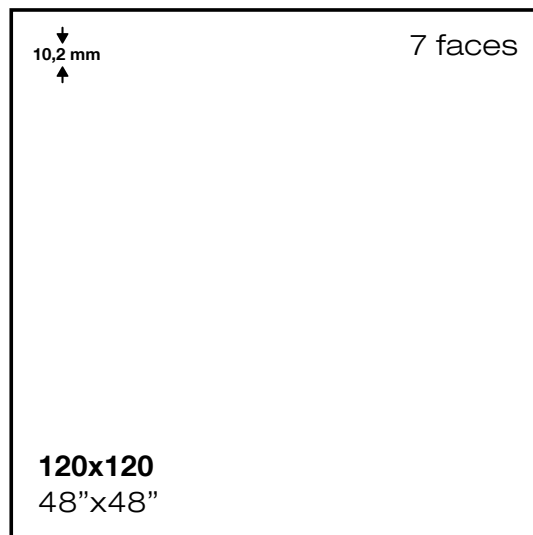

leeds

pavimento _ porcelánico _ granilla pulida _ rectificado
floor tile _ porcelain _ highly polished _ rectified

Leeds 120x120 / 48"x48"