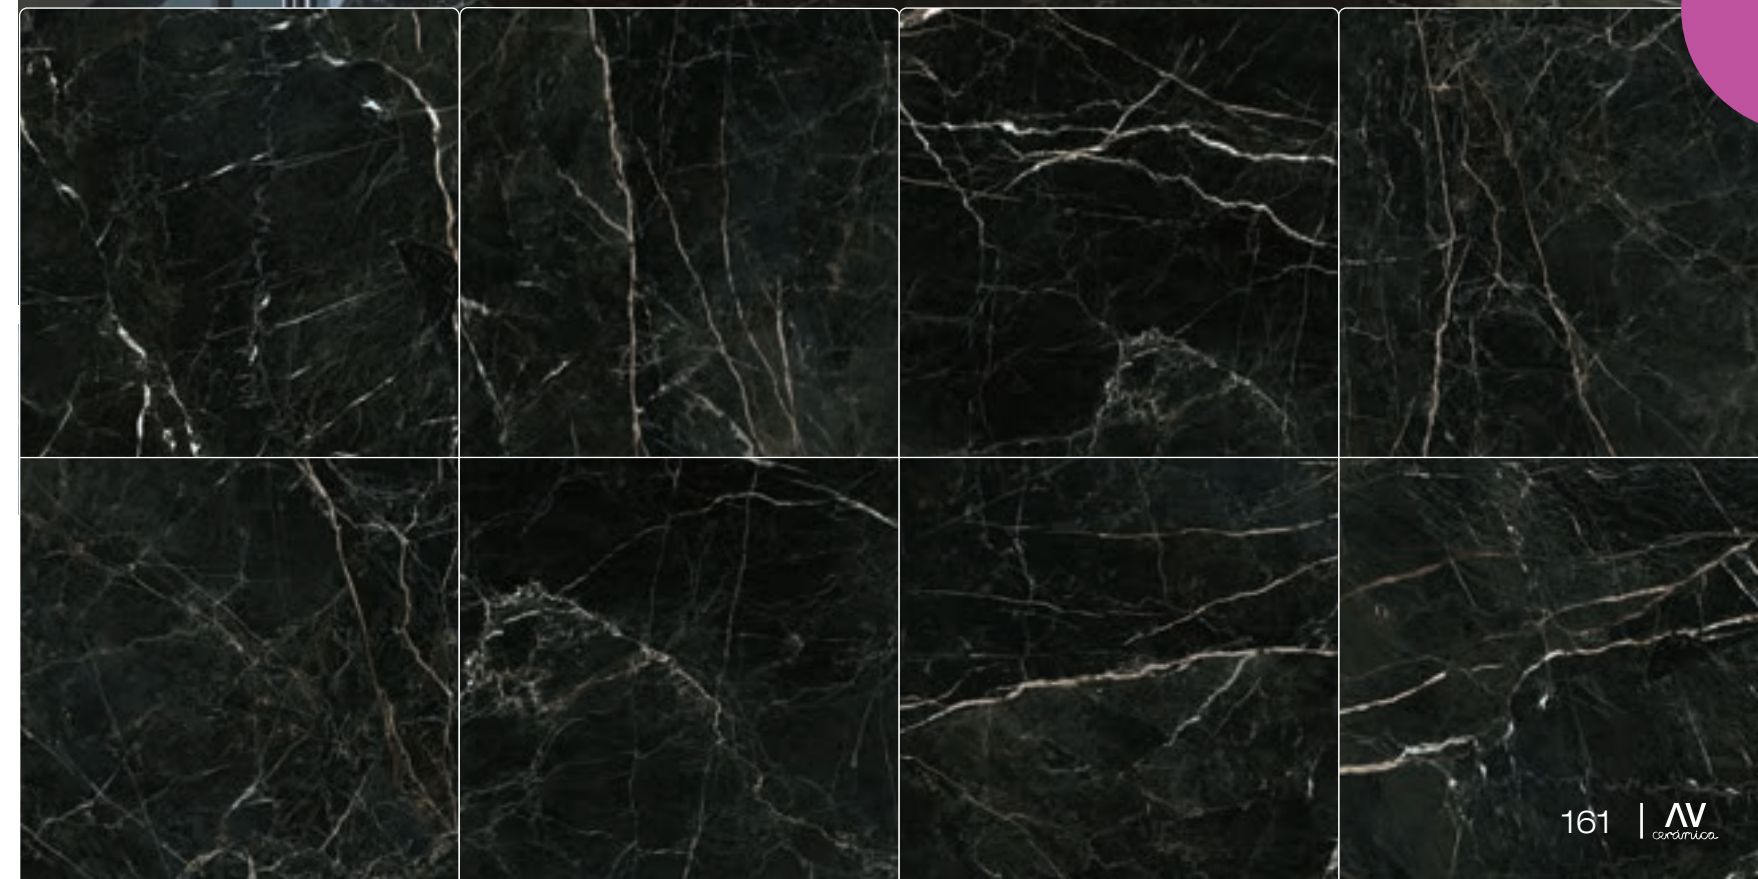

# Strom

pavimento \_ porcelánico \_ granilla pulida \_ rectificado  
 floor tile \_ porcelain \_ highly polished \_ rectified

Strom 120x120 / 48"x48"