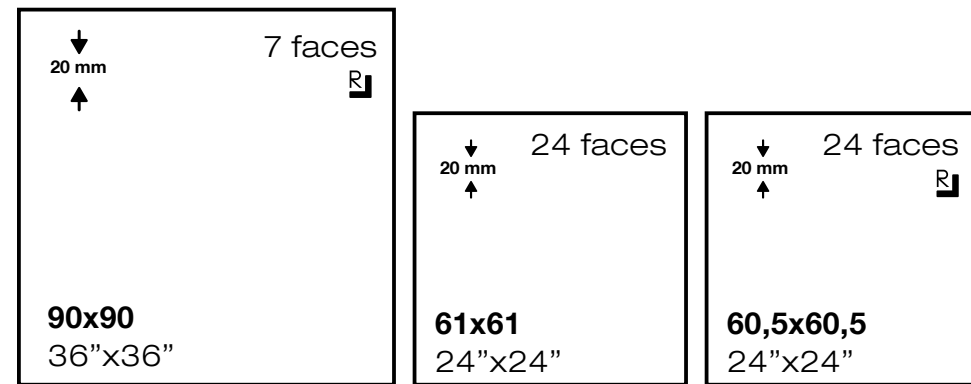

elder

pavimento adz _ porcelánico _ rectificado _ masa coloreada _ mate
adz floor tile _ porcelain _ rectified _ colored body _ matt