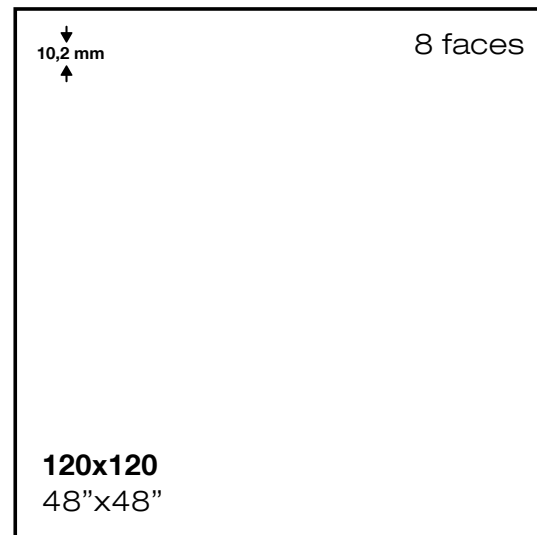

polin

pavimento _ porcelánico _ sugar lappato _ rectificado
floor tile _ porcelain _ sugar lappato _ rectified

Polin alluminio 120x120 / 48"x48"

PACKING & SPECIAL PIECES

	Pc/Cj	M2/Cj	Cj/PI	M2/PI	Kg/Cj	Kg/PI		Cód.
60x120	2	1,44	32	46,08	34,5	1124	60x120	MP440
120x120	1	1,44	36	51,84	36,36	1328,96	120x120	MP430

Ver página 582
See page 582