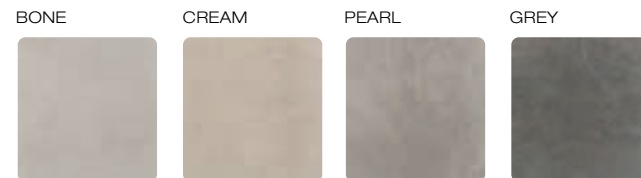

PAVIMENTO RECOMENDADO

recommended floor tile

CALCARE / 90X90 cm