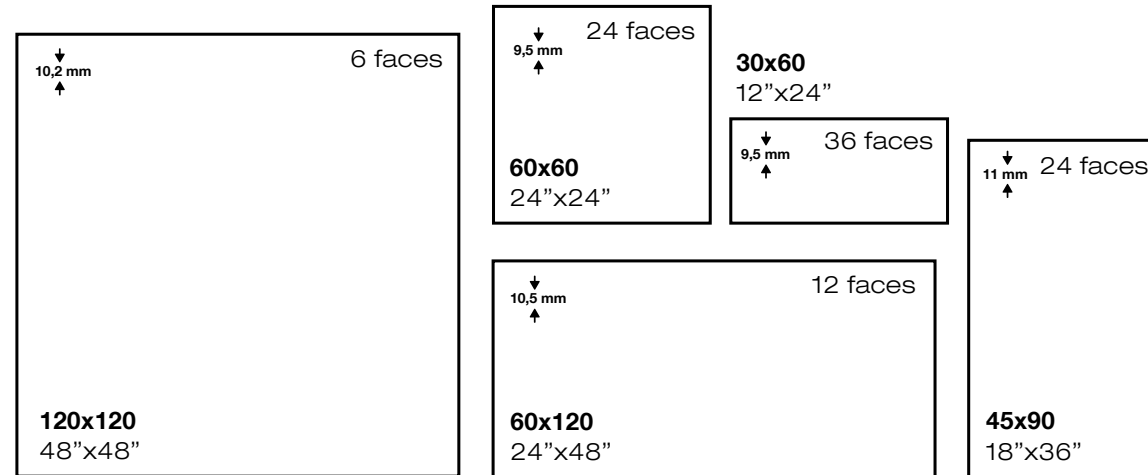

elder

pavimento _ porcelánico _ pulido _ rectificado
floor tile _ porcelain _ polished _ rectified

Serie también disponible en mate.
Series also available in matt.
Série également disponible en mat.
Serie auch in matt erhältlich.

Elder gris 120x120 / 48"x48"

PACKING & SPECIAL PIECES

	Pc/Cj	M2/Cj	Cj/PI	M2/PI	Kg/Cj	Kg/PI
30x60	7	1,26	40	50,4	24,1	984
45x90	3	1,21	44	53,24	28,7	1282,8
60x60	4	1,44	30	43,2	30	920
60x120	2	1,44	32	46,08	34,5	1124
120x120	1	1,44	36	51,84	36,36	1328,96

	Pulido	Mate
30x60	MP124	MP126
45x90	MP310	MP300
60x60	MP174	MP175
60x120	MP323	MP320
120x120	MP333	MP330

Ver página 582
See page 582