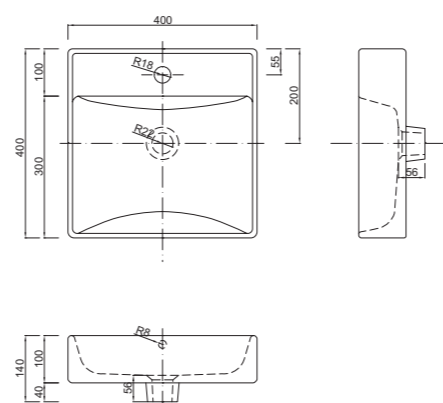

brak korka w zestawie z umywalką | no plug included with the washbasin
dopuszcza się niewielką tolerancję wymiarów | dimensions may slightly vary (basin tolerance)