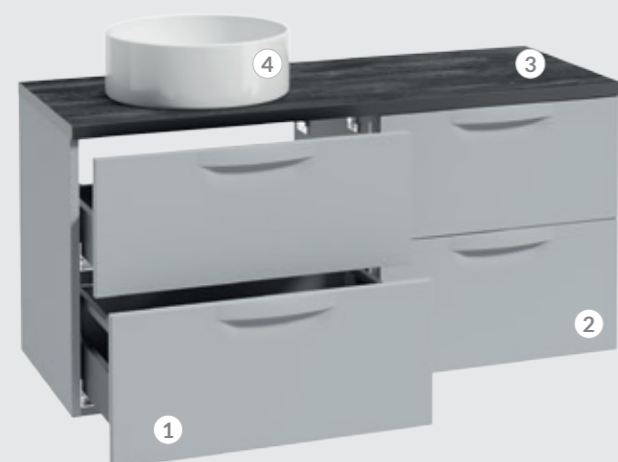

Selected configuration proposals of cabinets from the FLOU collection.

szeroki wybór blatów i umywalek - strony 90-105
wide range of tops and washbasins - pages 90-105

elementy zestawu | set includes:

- 1 259-D-06009
- 2 259-B-05006
- 3 001-F-11012
- 4 5028