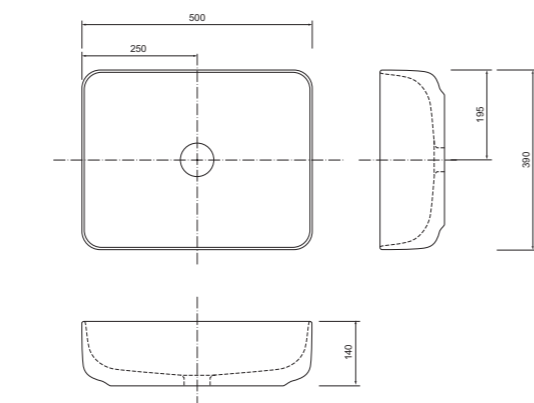

TERAMO umywalka nablutowa | countertop basin

material: ceramika index: 5070 cena netto: 905 zł
material: ceramics index: 5070 price: 189 €
pasuje do | fits to: SENSO, FLOU, COMO, FONTE, GRANADA,
OP-ARTY, MO-RE

ELAN 40 umywalka nablutowa | countertop basin

material: ceramika index: 1578 cena netto: 514 zł
material: ceramics index: 1578 price: 107 €
pasuje do | fits to: SENSO, FLOU, COMO, FONTE, GRANADA,
MURCIA, OP-ARTY, MO-RE